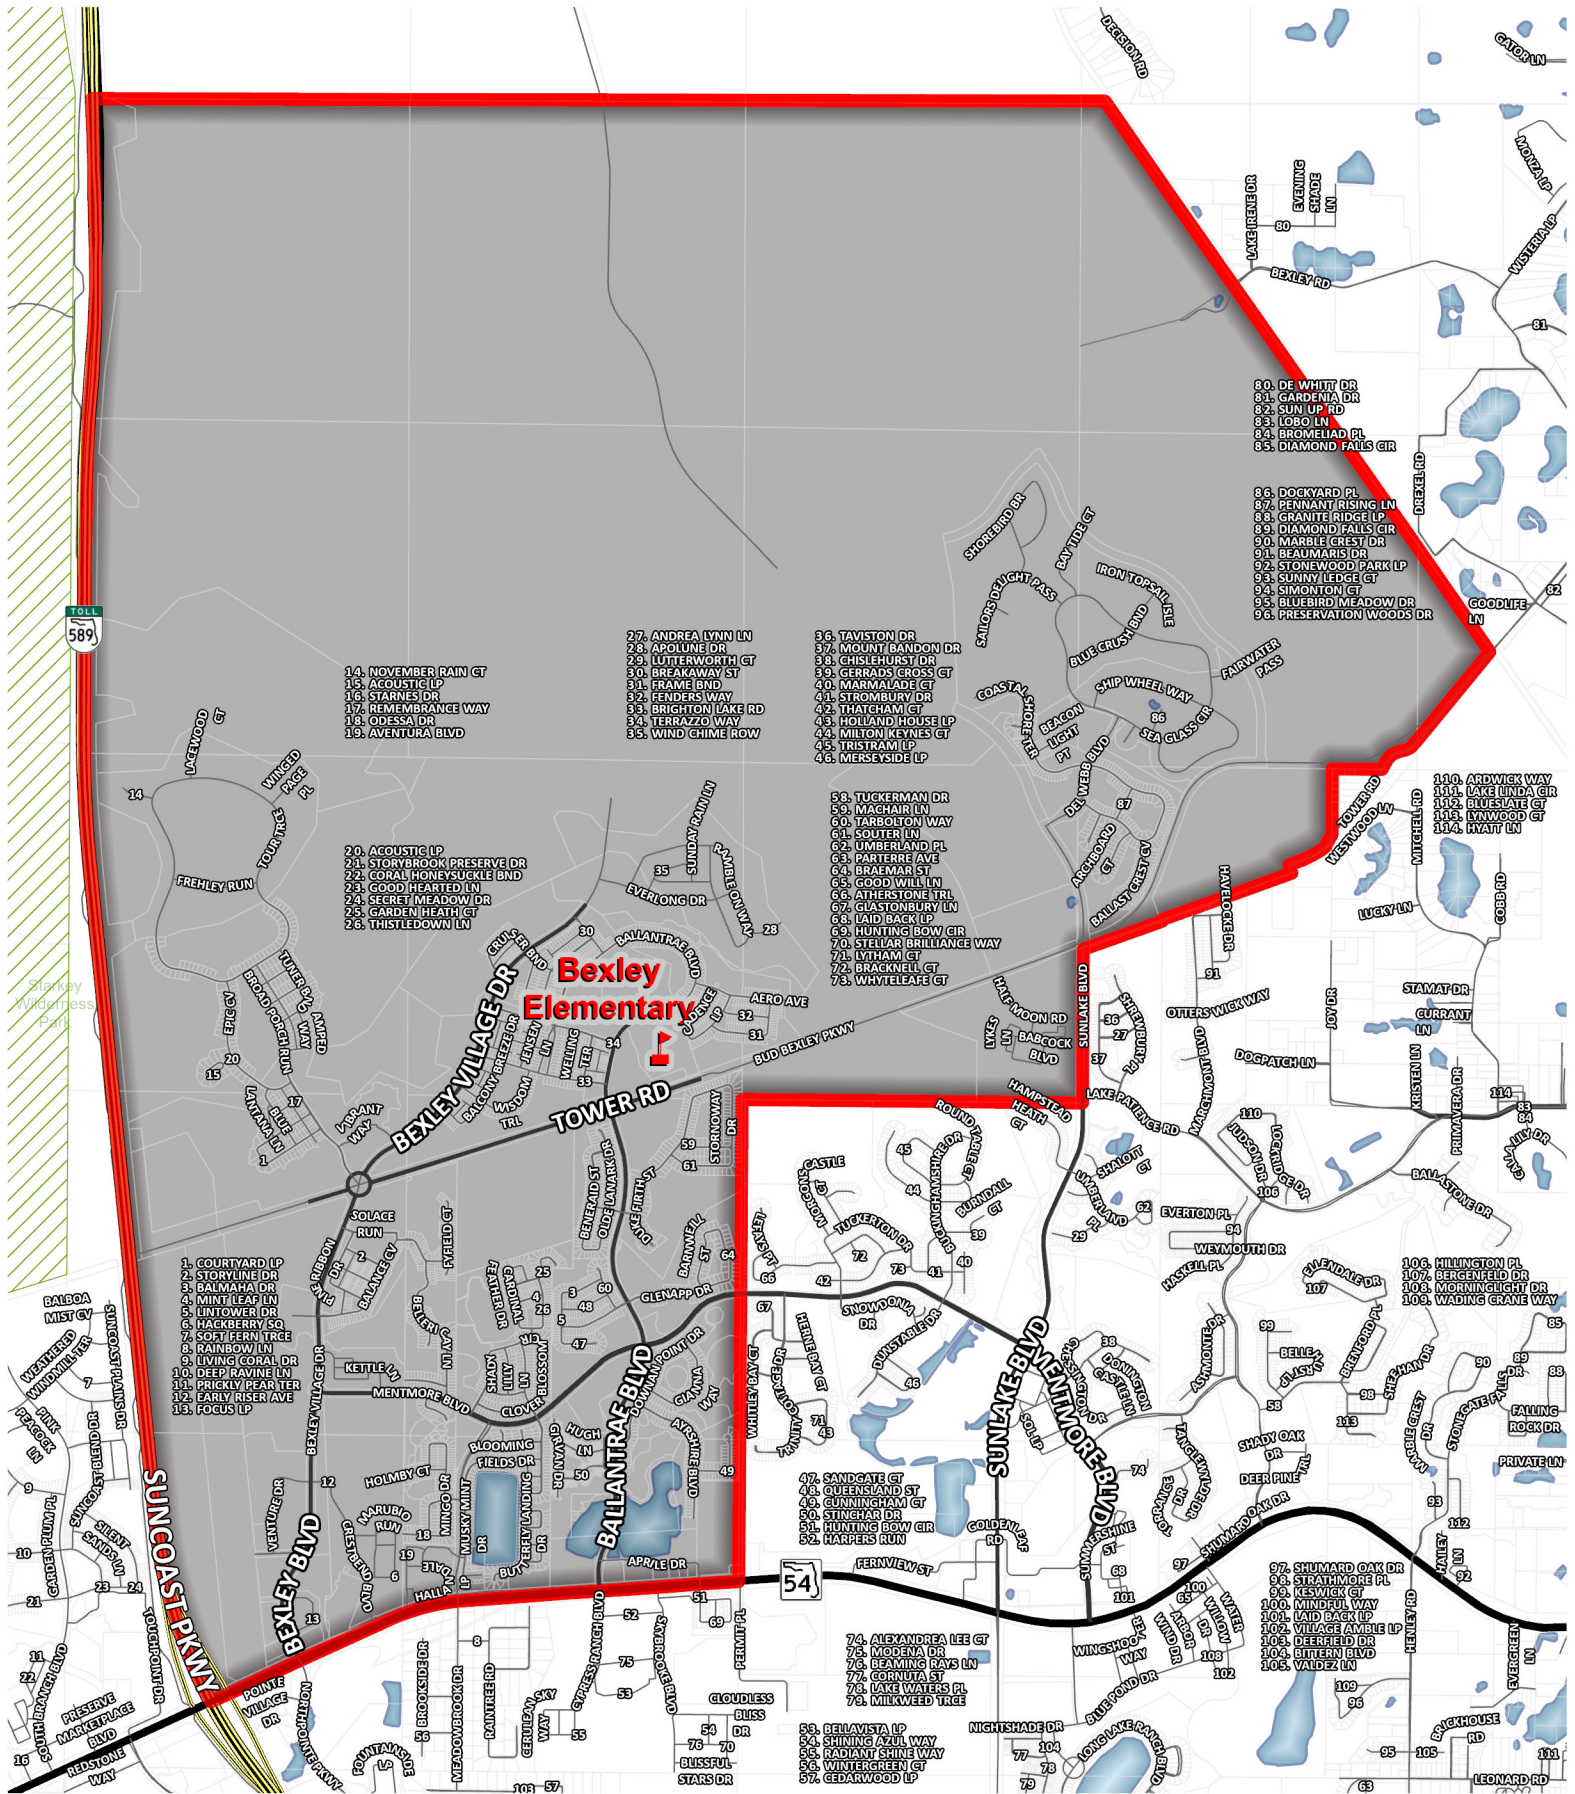

Bexley Elementary School Boundary 2025-2026

14. NOVEMBER RAIN CT
15. ACOUSTIC LP
16. STARNES DR
17. REMEMBRANCE WAY
18. ODessa DR
19. AVENTURA BLVD

27. ANDREA LYNN LN
28. AROLUNE DR
29. LUTHERWORTH CT
30. BREAKAWAY CT
31. FRAME BND
32. FENDERS WAY
33. BRIGHTON LAKE RD
34. TERRAZZO WAY
35. WIND CHIME ROW

36. TAVISTON DR
37. MOUNT BANDON DR
38. CHISLEHURST DR
39. GERRARD'S CROSS CT
40. MARMALADE CT
41. STROMBURY DR
42. THATCHAM CT
43. HOLLAND HOUSE LP
44. MILTON KEYNES CT
45. TRISTRAM LP
46. MERSEYSIDE LP

80. DE WHITT DR
81. GARDENIA DR
82. SUN UP RD
83. LOBO LN
84. BROMELAD PL
85. DIAMOND FALLS CIR

86. DOCKYARD PL
87. PENNANT/RISING LN
88. GRANITE RIDGE LP
89. DIAMOND FALLS CIR
90. MARBLE CREST DR
91. BEAUMARIS DR
92. STONEWOOD PARK LP
93. SUNNYLEDGE CT
94. SIMONTON CT
95. BLUEBIRD MEADOW DR
96. PRESERVATION WOODS DR

58. TUCKERMAN DR
59. MACHAIR LN
60. TARBOLTON WAY
61. SOLITER LN
62. LUMBERLAND PL
63. PARTERRE AVE
64. BRAEMAR ST
65. GOOD WILL LN
66. ATHERSTONE TRL
67. GLASTONBURY LN
68. LAID BACK LP
69. HUNTING BOW CIR
70. STELLAR BRILLIANCE WAY
71. LYTHAM CT
72. BRACKNELL CT
73. WHYTELEAF CT

1. COURTYARD LP
2. STORYLINE DR
3. BALMAHA DR
4. MINT LEAF LN
5. LINTOWER DR
6. HACKBERRY SQ
7. SOFT FERN TRCE
8. RAINBOW LN
9. LIVING CORAL DR
10. DEEP RAVINE LN
11. PRICKLY PEAR TER
12. EARLY RISER AVE
13. FOCUS LP

47. SANDGATE CT
48. QUEENSLAND ST
49. GUNNINGHAM CT
50. STINGHAR DR
51. HUNTING BOW CIR
52. HARPERS RUN

106. HILLINGTON PL
107. BERGENFIELD DR
108. MORNINGLIGHT DR
109. WADING CRANE WAY

97. SHUMARD OAK DR
98. STRATHMORE PL
99. KESWICK CT
100. MINDFUL WAY
101. LAID BACK LP
102. VILLAGE AMBLE LP
103. DEERFIELD DR
104. BUTTERN BLVD
105. VALDEZ LN

Planning Services
Pasco County Schools
November 13, 2024

Bexley
Elementary School

Bexley
Elementary Boundary